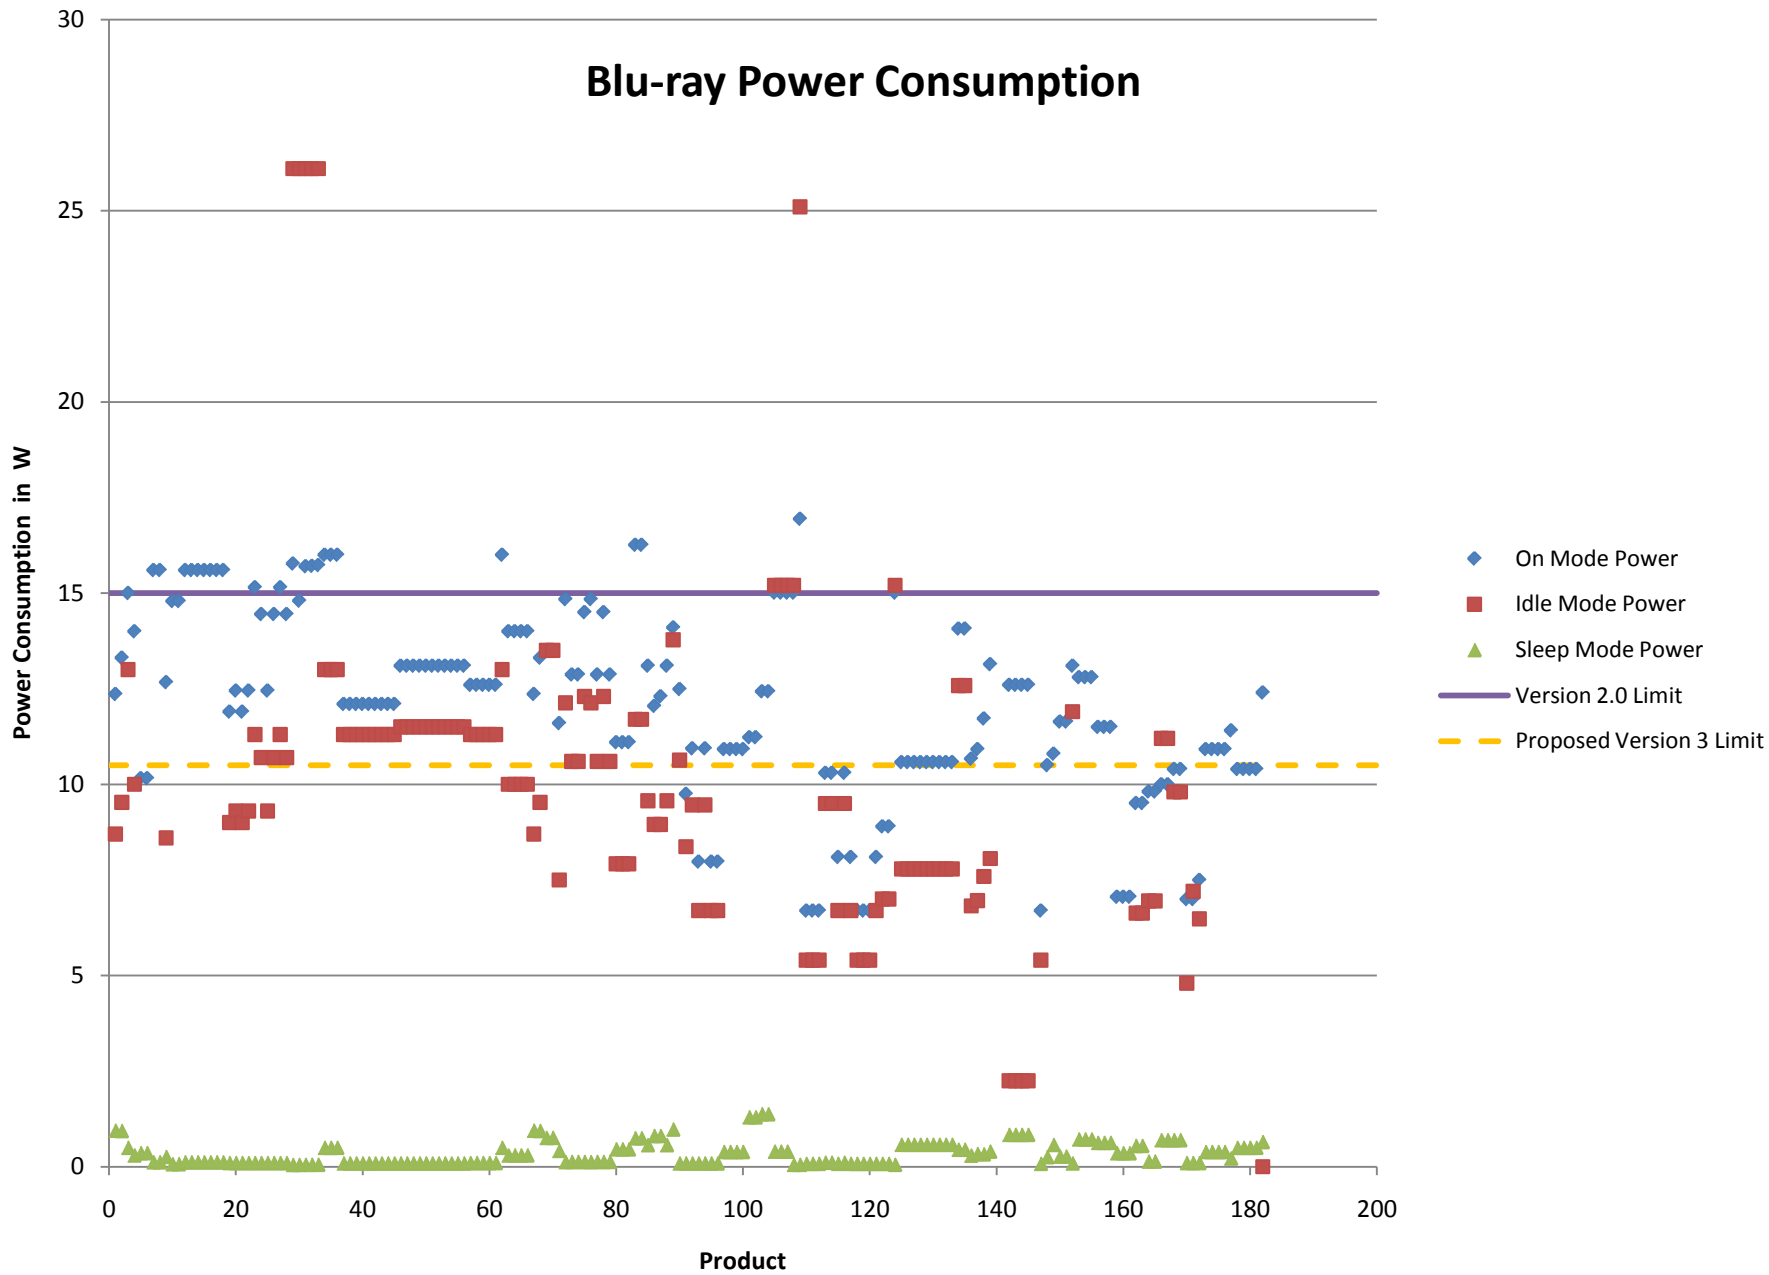

# Blu-ray Power Consumption