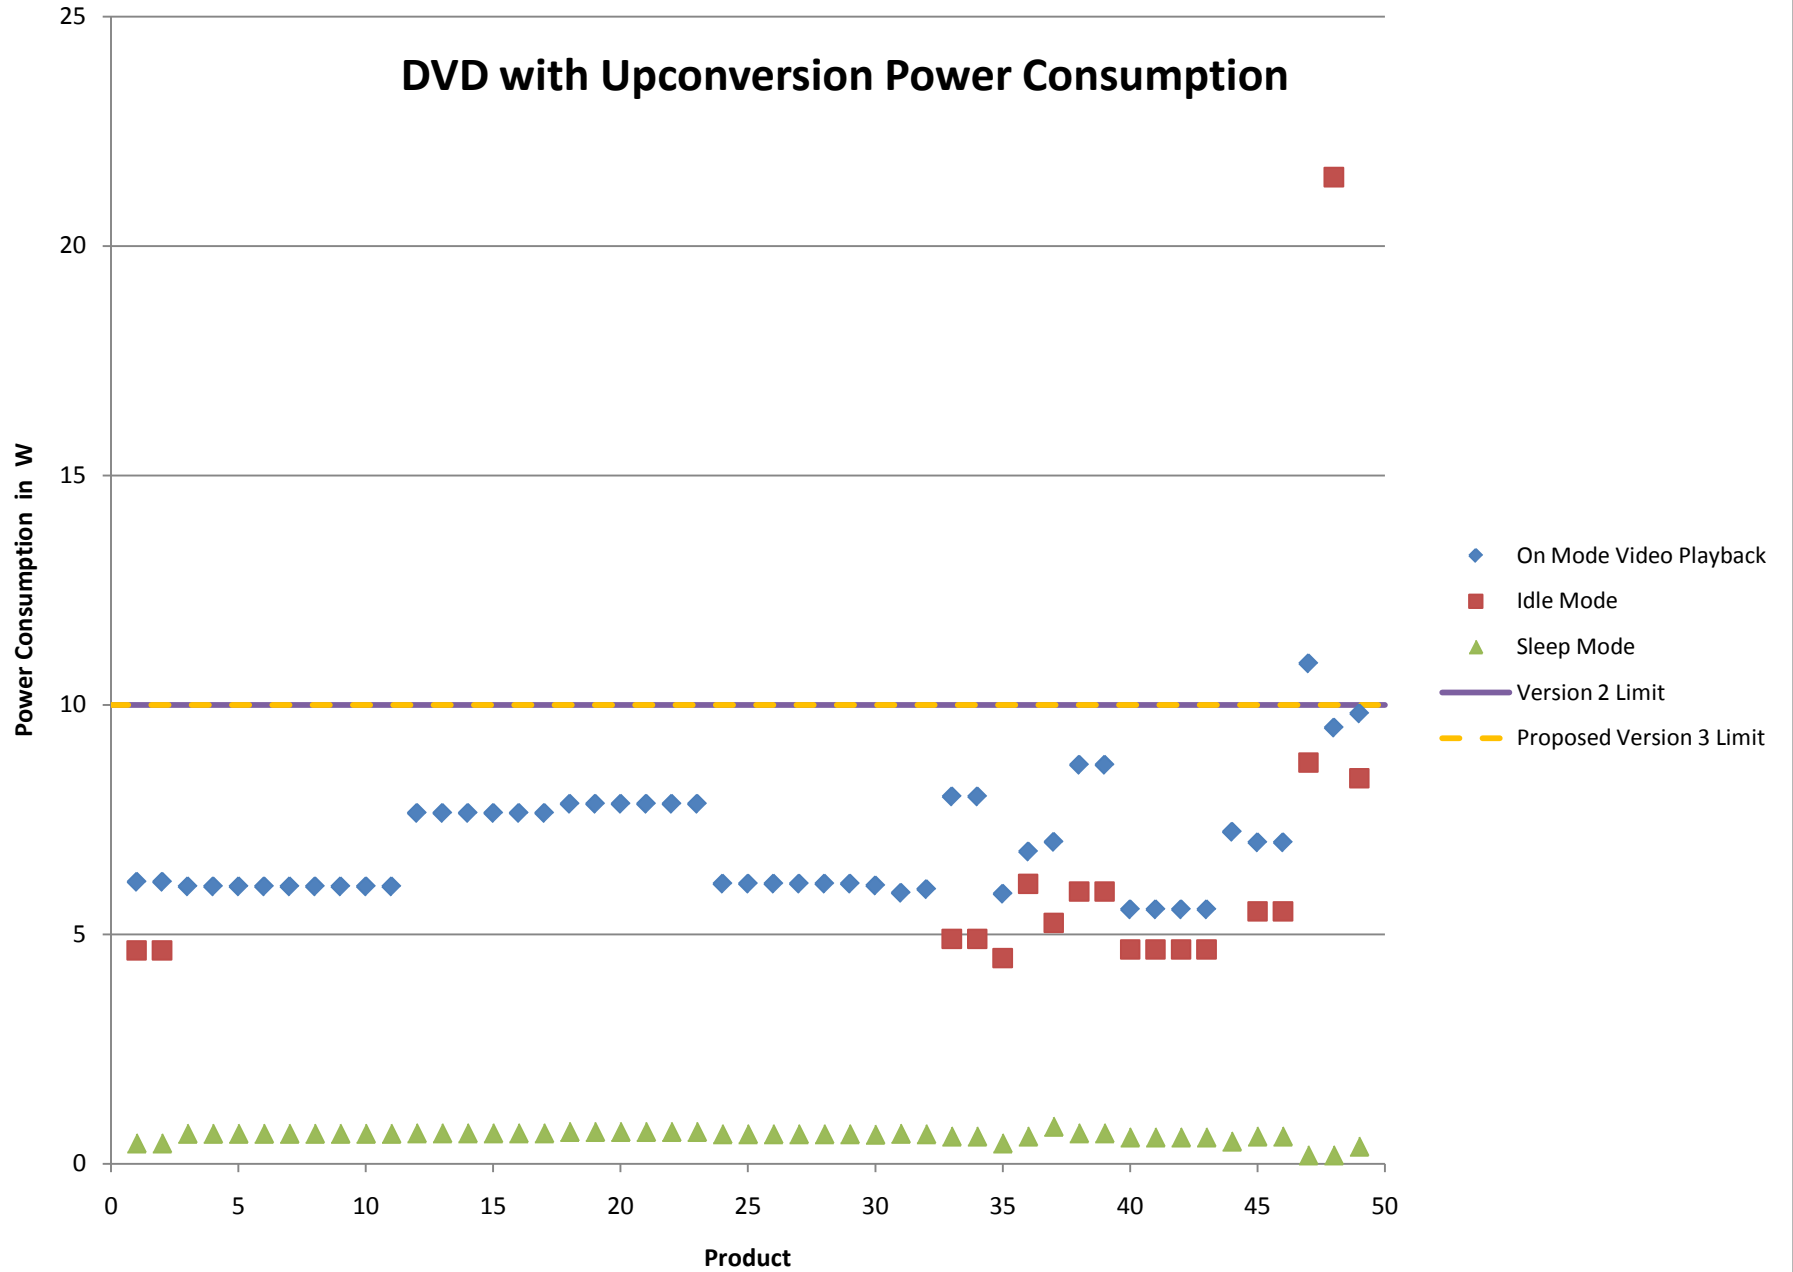

DVD with Upconversion Power Consumption