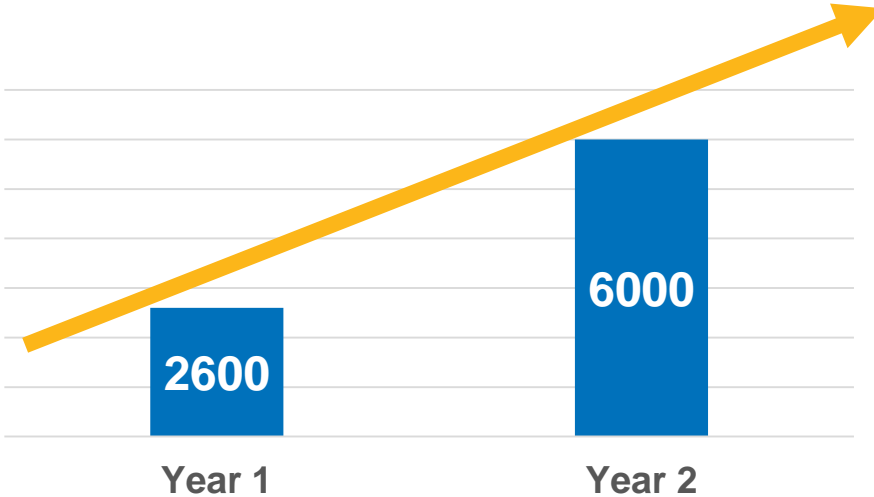

230 Single Family Builders

60 Multifamily Developers

per year

Home and Apartments Certified:

Tim

Sandy

A photograph of a house with a dark metal roof and a window, partially obscured by a blue horizontal band. The house has a gabled roof and a window with a white frame and a grid pattern. The roof is covered in snow. The blue band is a solid color and spans the width of the image.