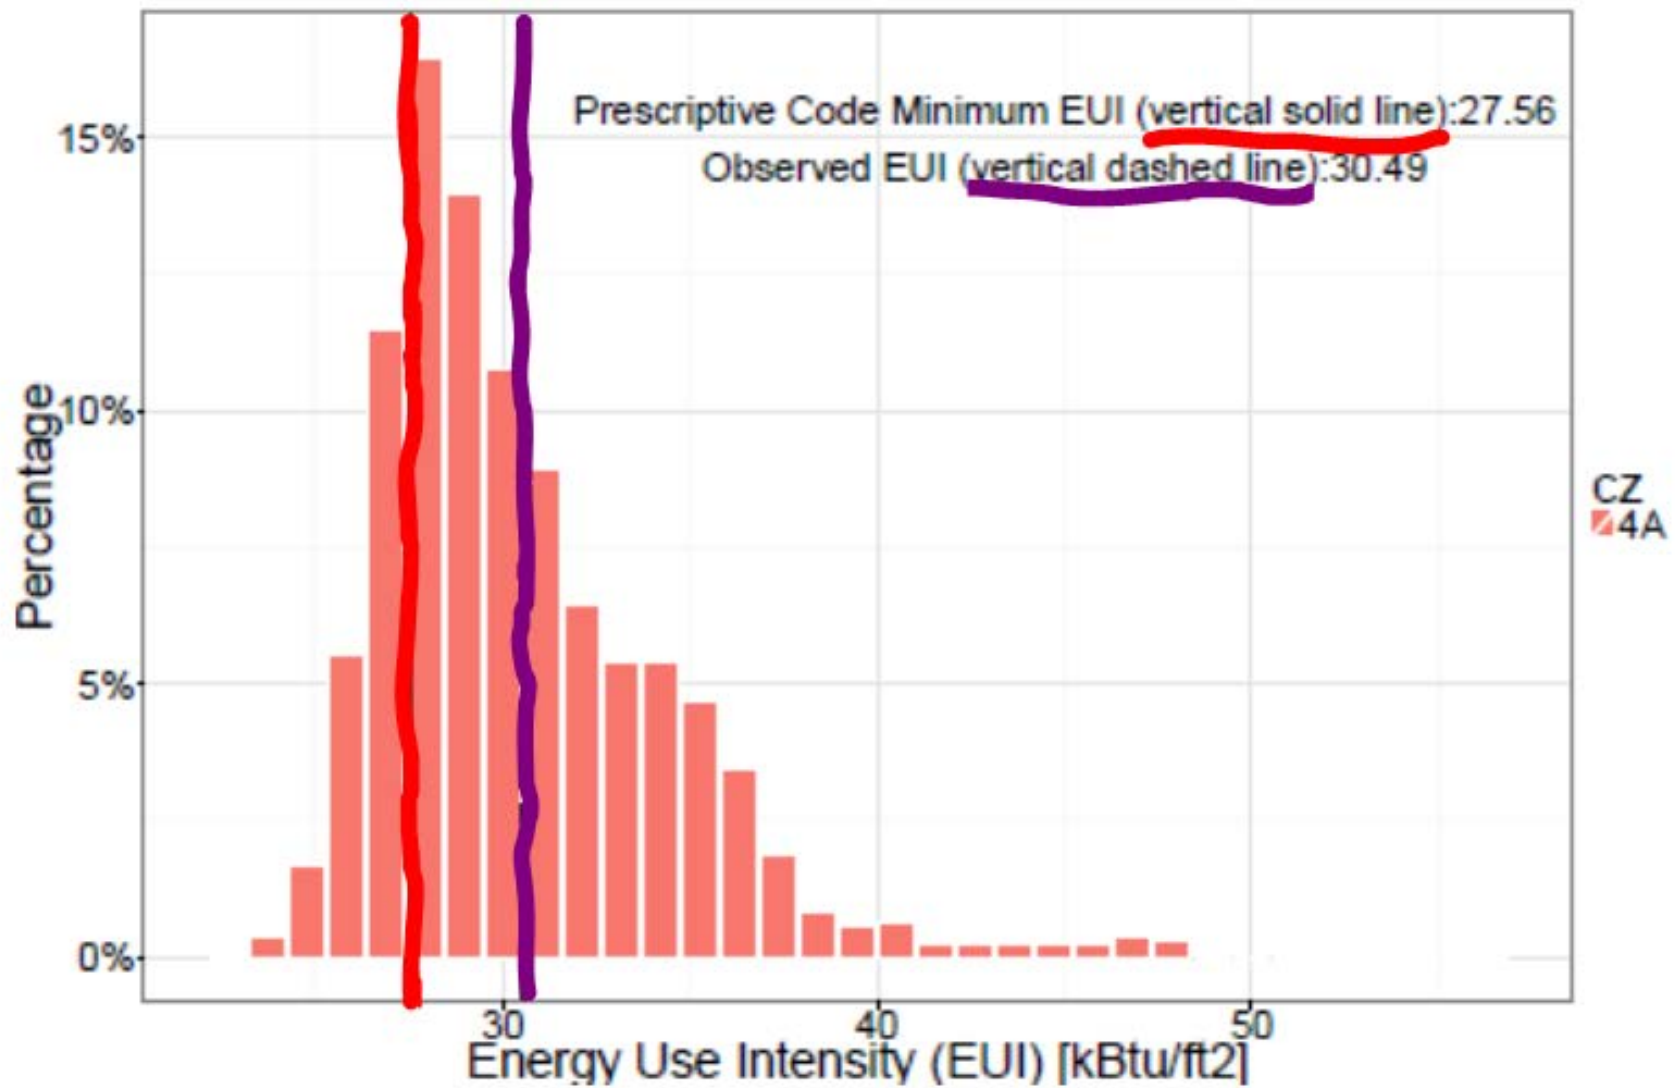

Training Works

Figure 3.8. Statewide EUI Analysis for Maryland