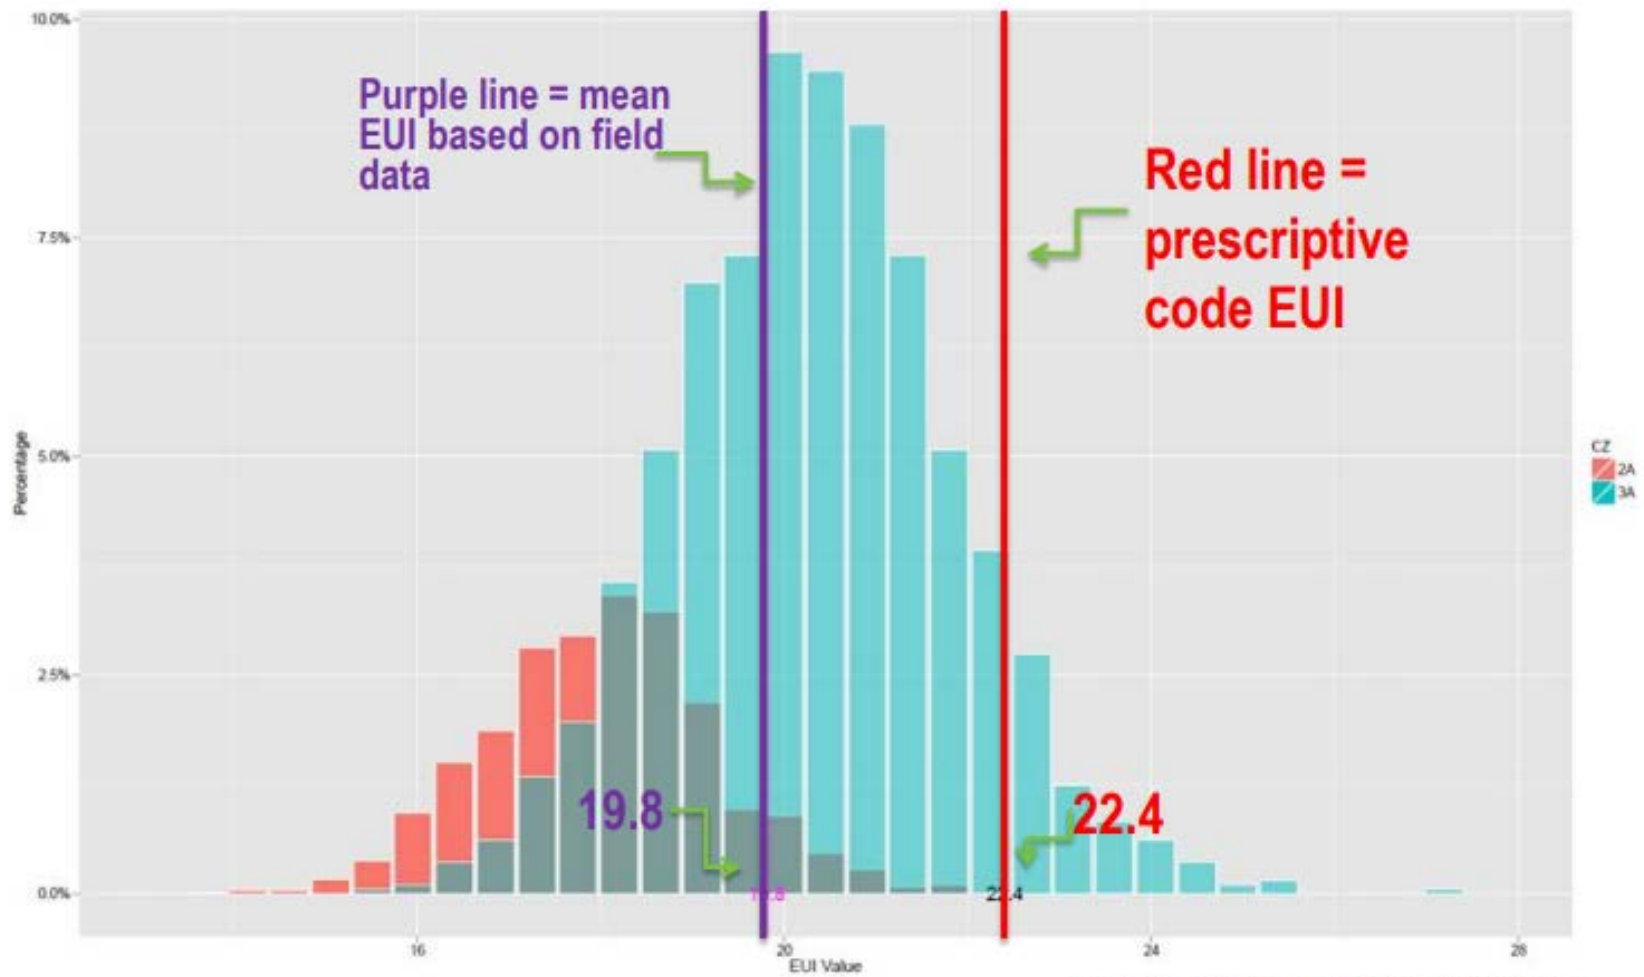

INTERNATIONAL
ENERGY CONSERVATION CODE®

RON SWANSON QUOTES

SCOOPWHOOP.com

“Never half-ass two things.
Whole-ass one thing.”

EUI – Statewide – Alabama

2018 ENERGY STAR Market Share State Map

Zoom out to view
Alaska and Hawaii.