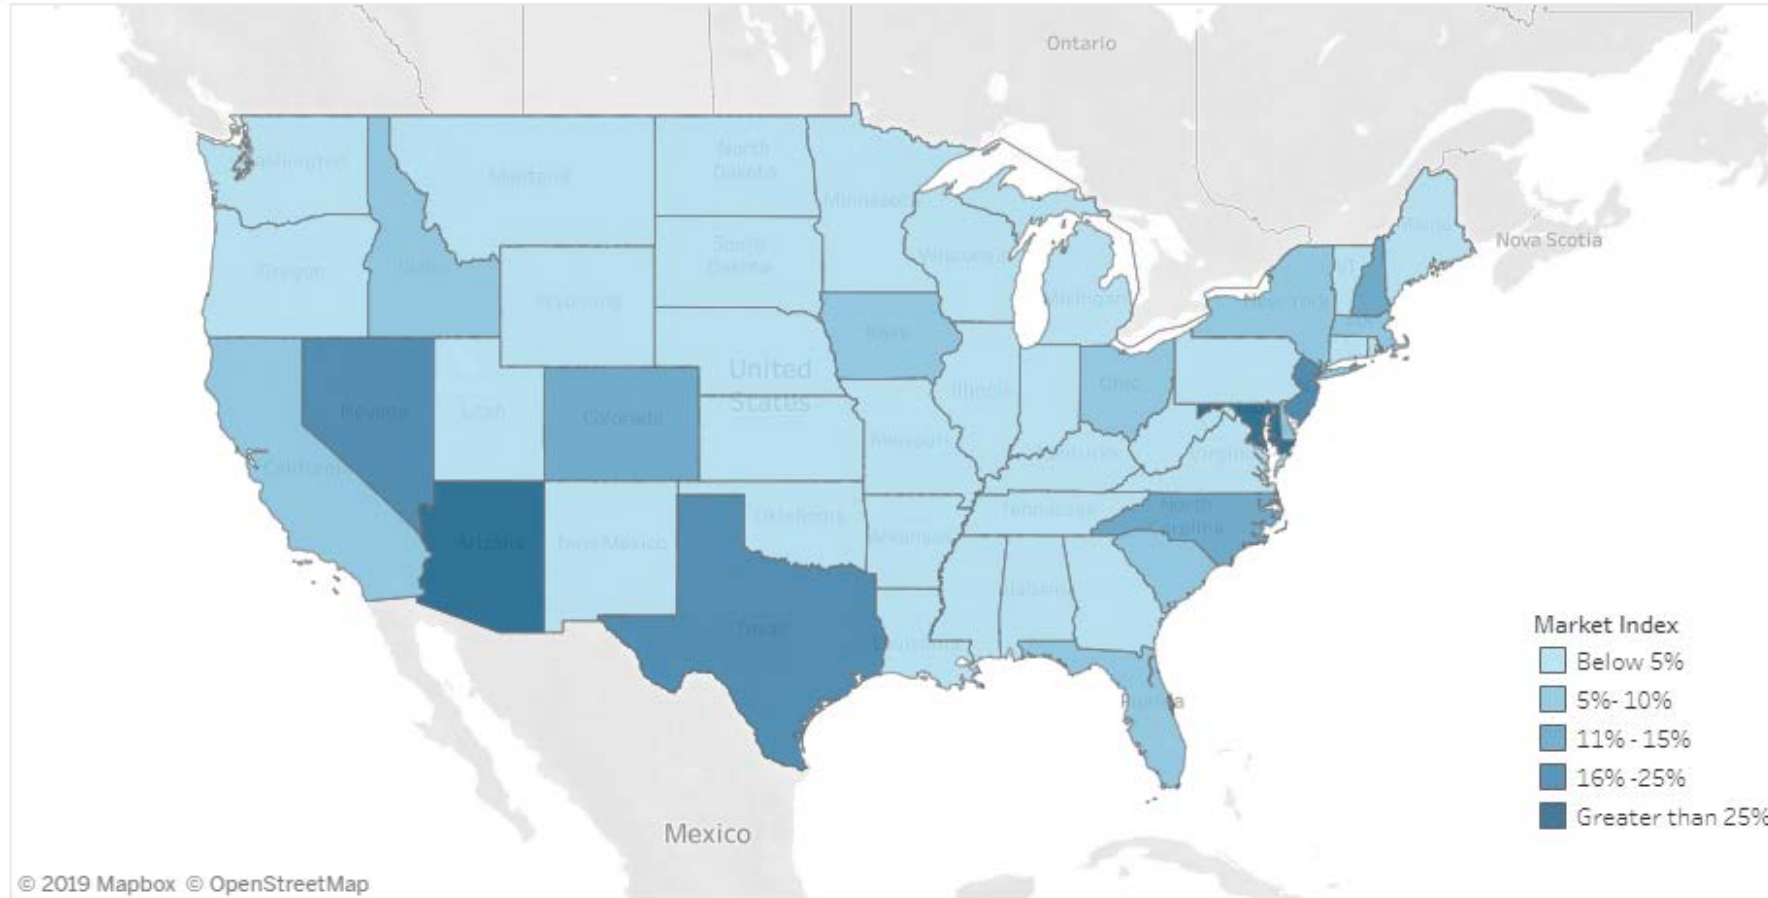

2018 ENERGY STAR Market Share State Map

Zoom out to view
Alaska and Hawaii.

Click on map to
filter values below.

**Total ENERGY STAR Homes
(Single Family)***

77,666

**Total Home Completions
(1 Unit)****

843,581

ENERGY STAR Market Share

9.2%