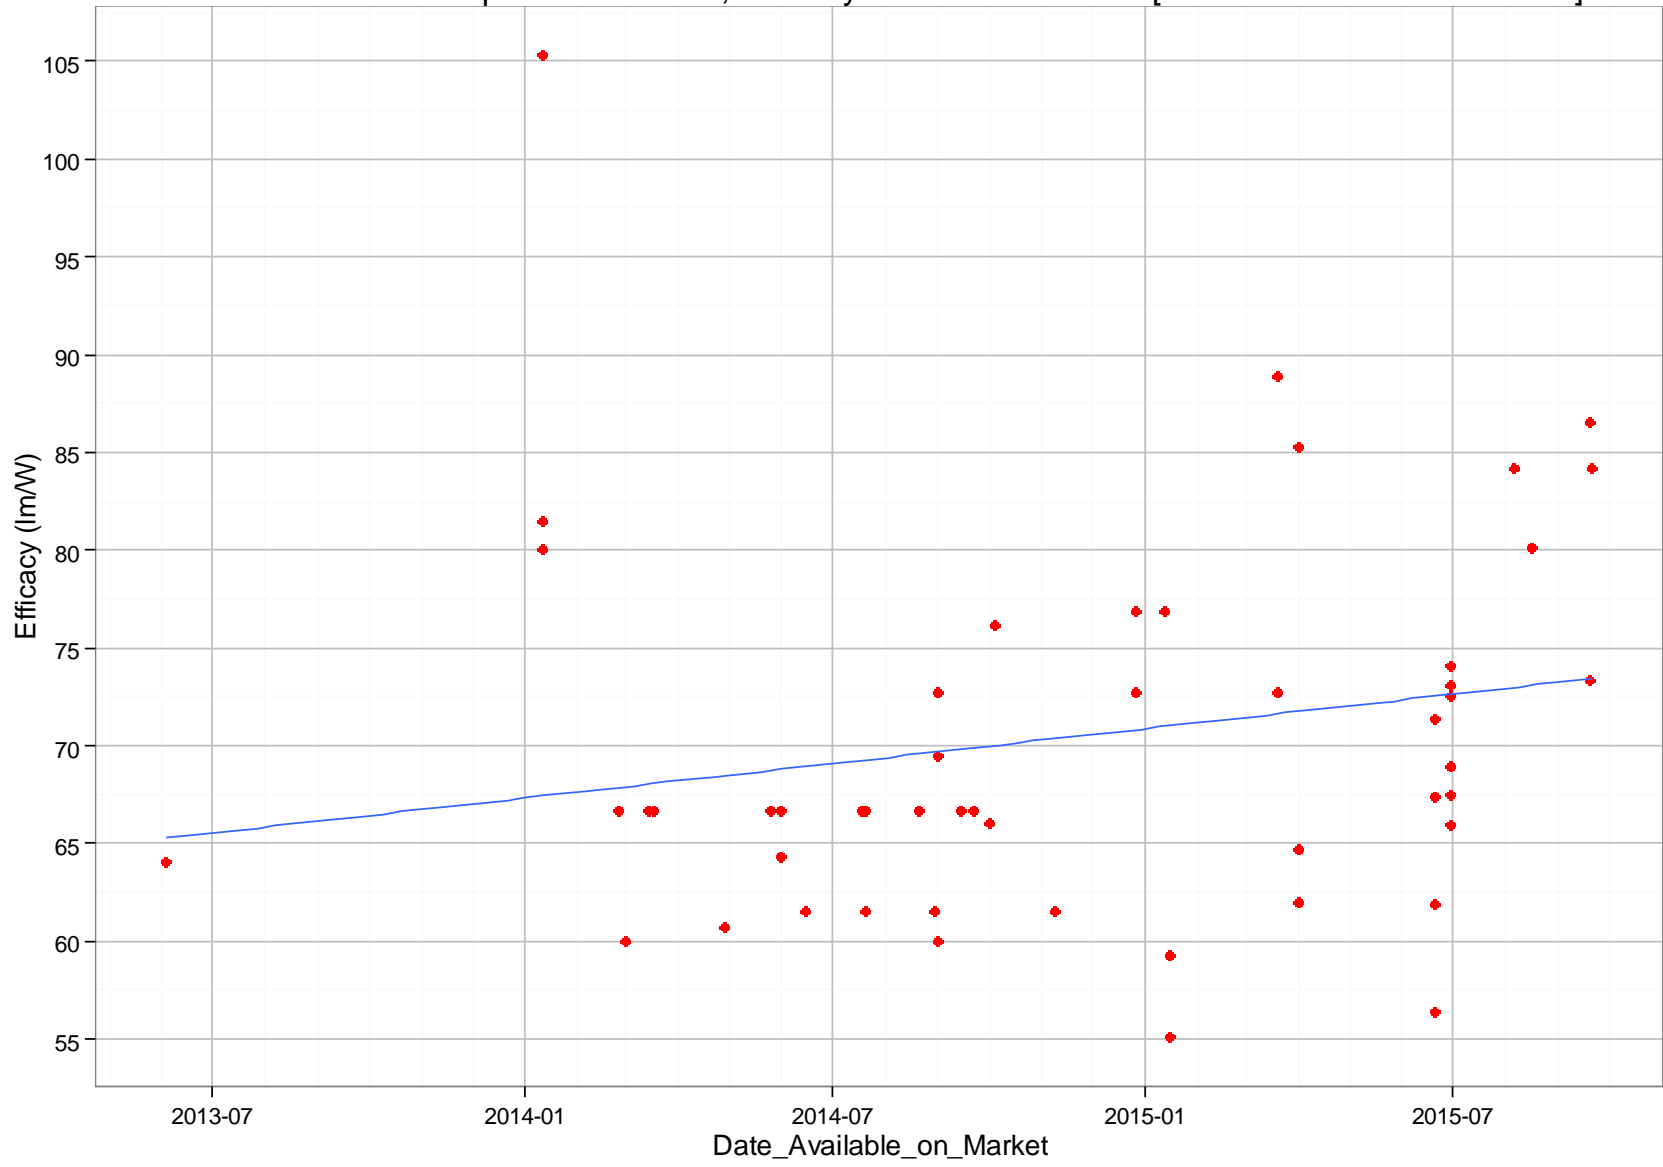

Omnidirectional Lamps with 90+ CRI, Efficacy vs. Date on Market [59 ENERGY STAR LAMPS]

Omnidirectional Lamps with 80 - 90 CRI, Efficacy vs. Date on Market [1561 ENERGY STAR LAMPS]

Directional Lamps with 90+ CRI, Efficacy vs. Date on Market [714 ENERGY STAR LAMPS]

Directional Lamps with 80 - 90 CRI, Efficacy vs. Date on Market [3962 ENERGY STAR LAMPS]

Decorative Lamps, Efficacy vs. Date on Market [698 ENERGY STAR LAMPS]