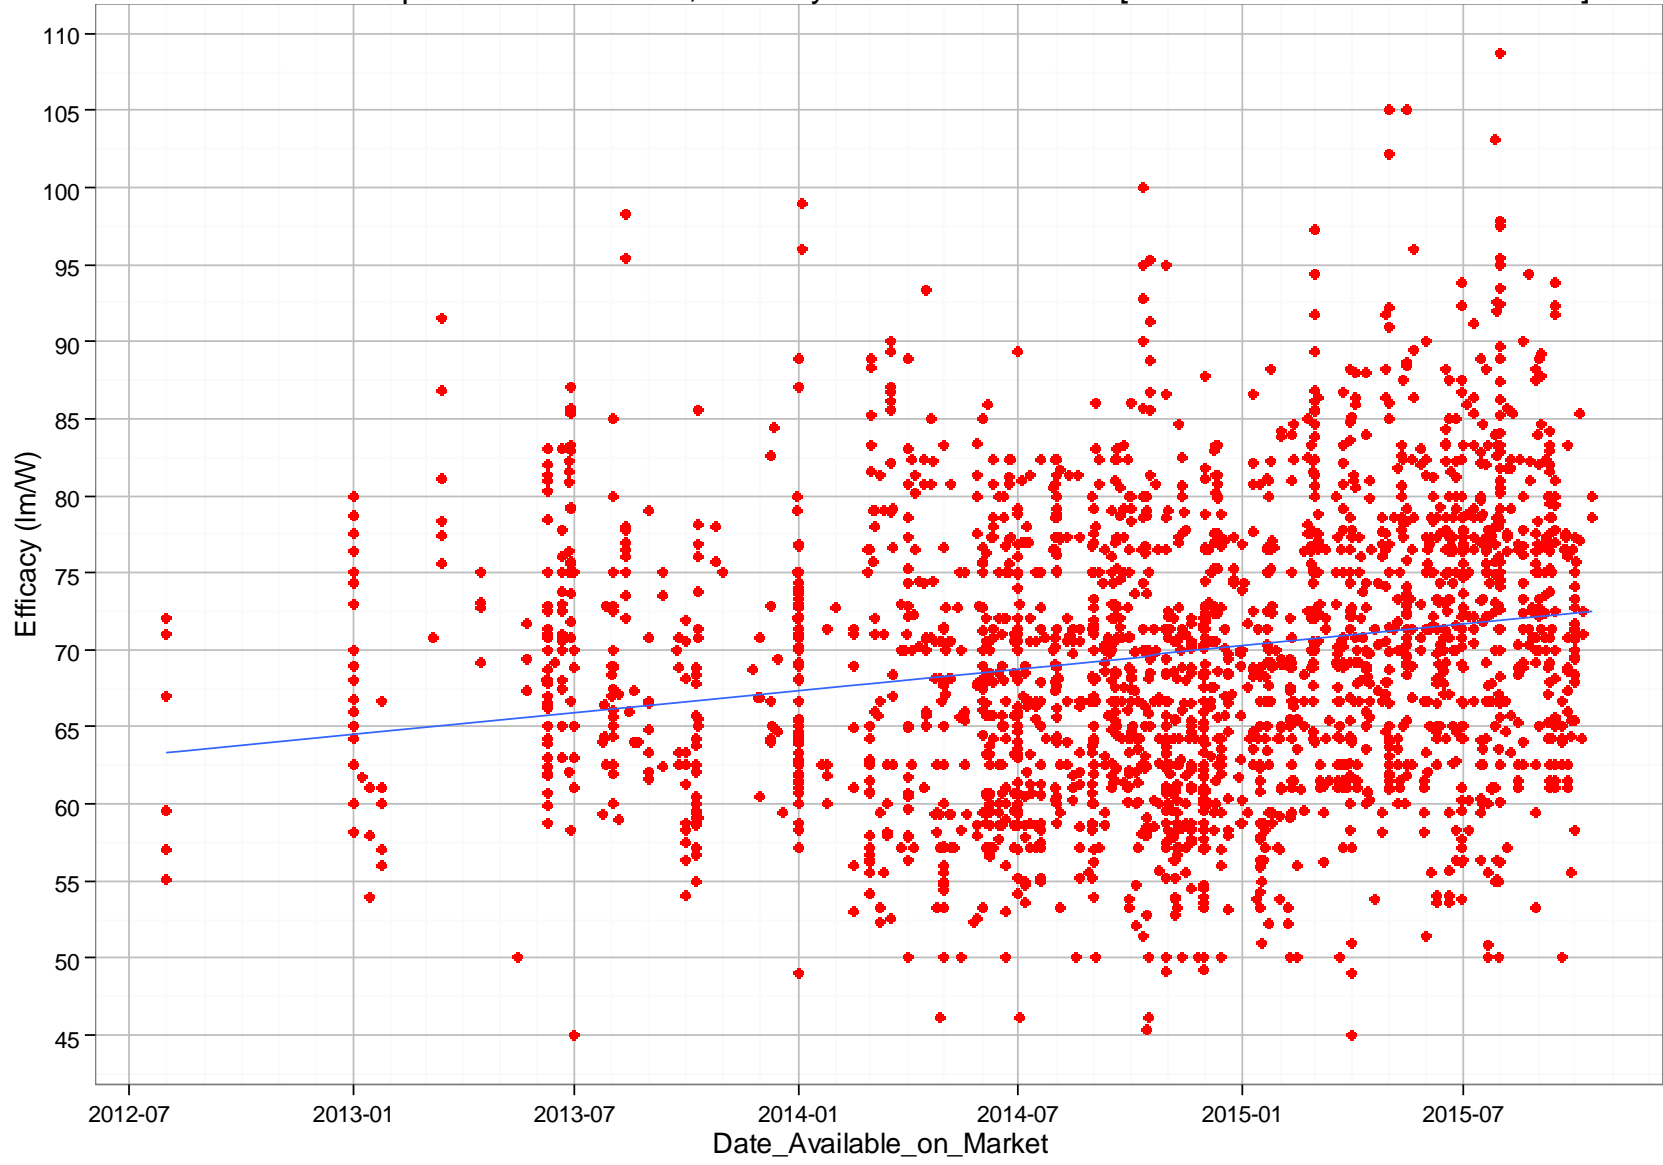

Omnidirectional Lamps with 90+ CRI, Efficacy vs. Date on Market [59 ENERGY STAR LAMPS]

Omnidirectional Lamps with 80 - 90 CRI, Efficacy vs. Date on Market [1561 ENERGY STAR LAMPS]

Directional Lamps with 90+ CRI, Efficacy vs. Date on Market [714 ENERGY STAR LAMPS]

Directional Lamps with 80 - 90 CRI, Efficacy vs. Date on Market [3962 ENERGY STAR LAMPS]

Decorative Lamps, Efficacy vs. Date on Market [698 ENERGY STAR LAMPS]