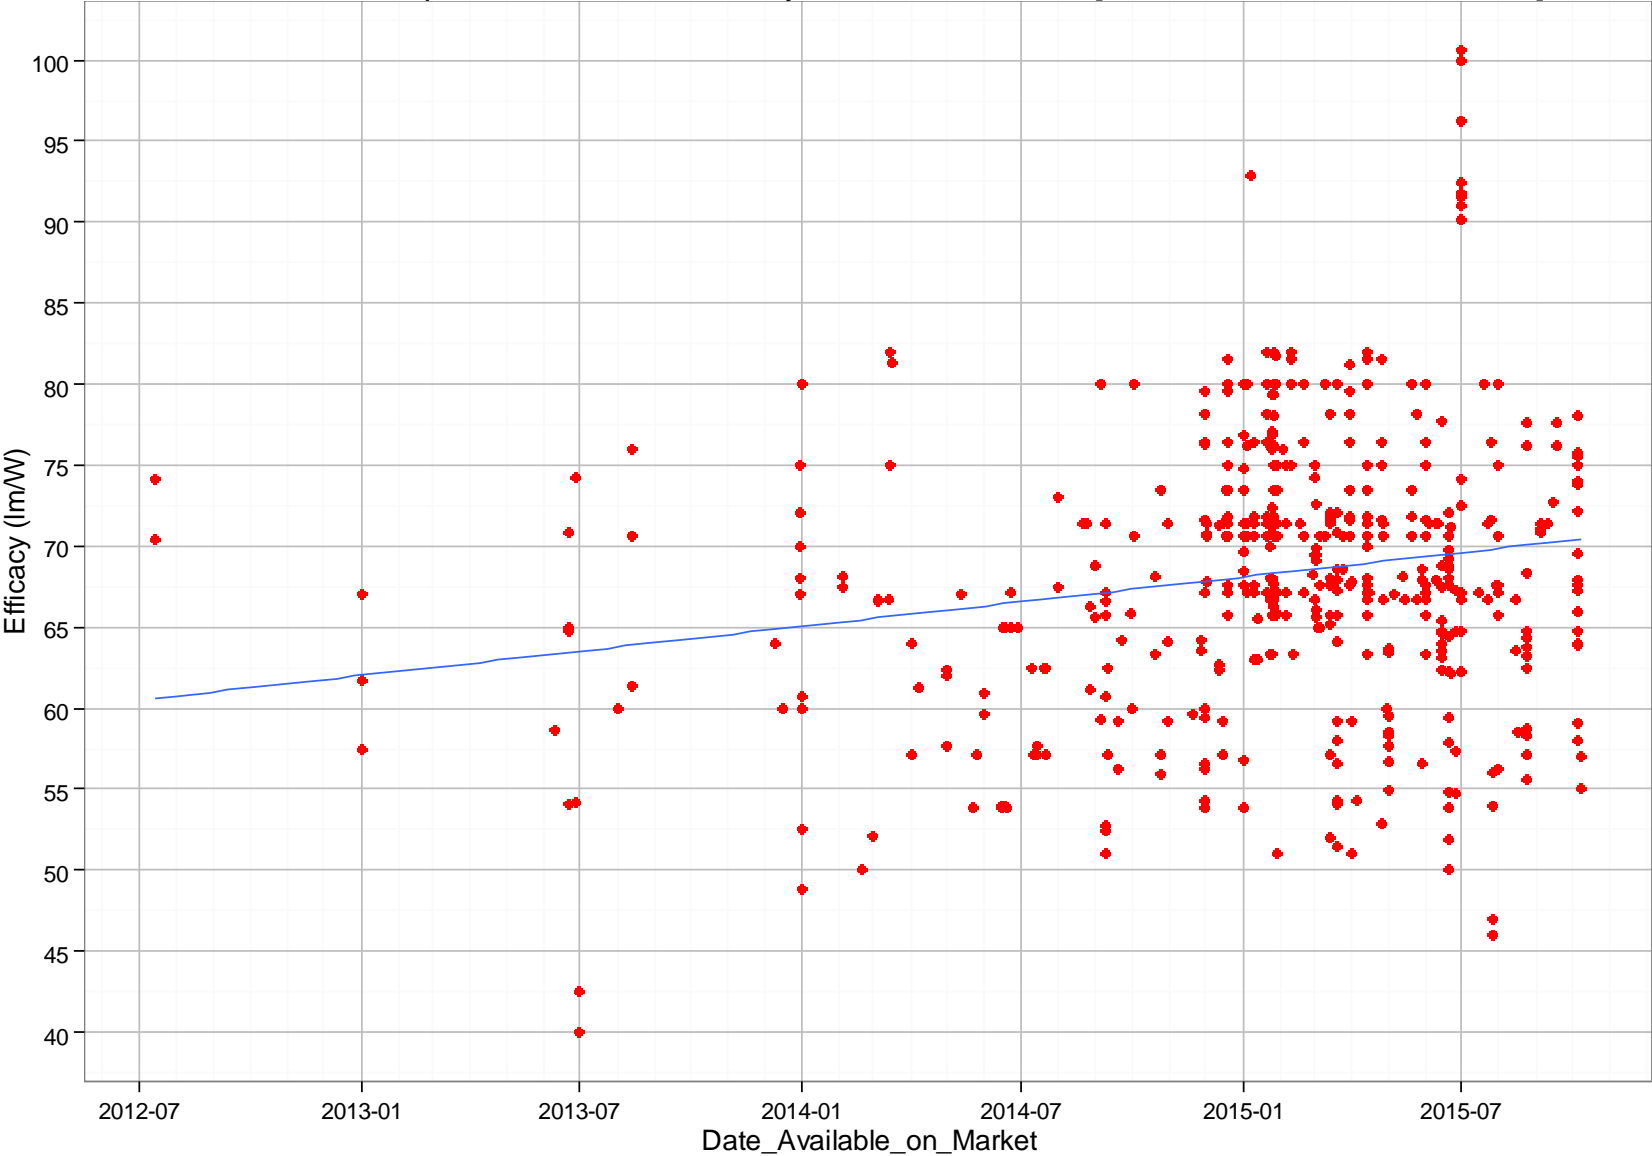

Omnidirectional Lamps with 90+ CRI, Efficacy vs. Date on Market [59 ENERGY STAR LAMPS]

Omnidirectional Lamps with 80 - 90 CRI, Efficacy vs. Date on Market [1561 ENERGY STAR LAMPS]

Directional Lamps with 90+ CRI, Efficacy vs. Date on Market [714 ENERGY STAR LAMPS]

Directional Lamps with 80 - 90 CRI, Efficacy vs. Date on Market [3962 ENERGY STAR LAMPS]

Decorative Lamps, Efficacy vs. Date on Market [698 ENERGY STAR LAMPS]