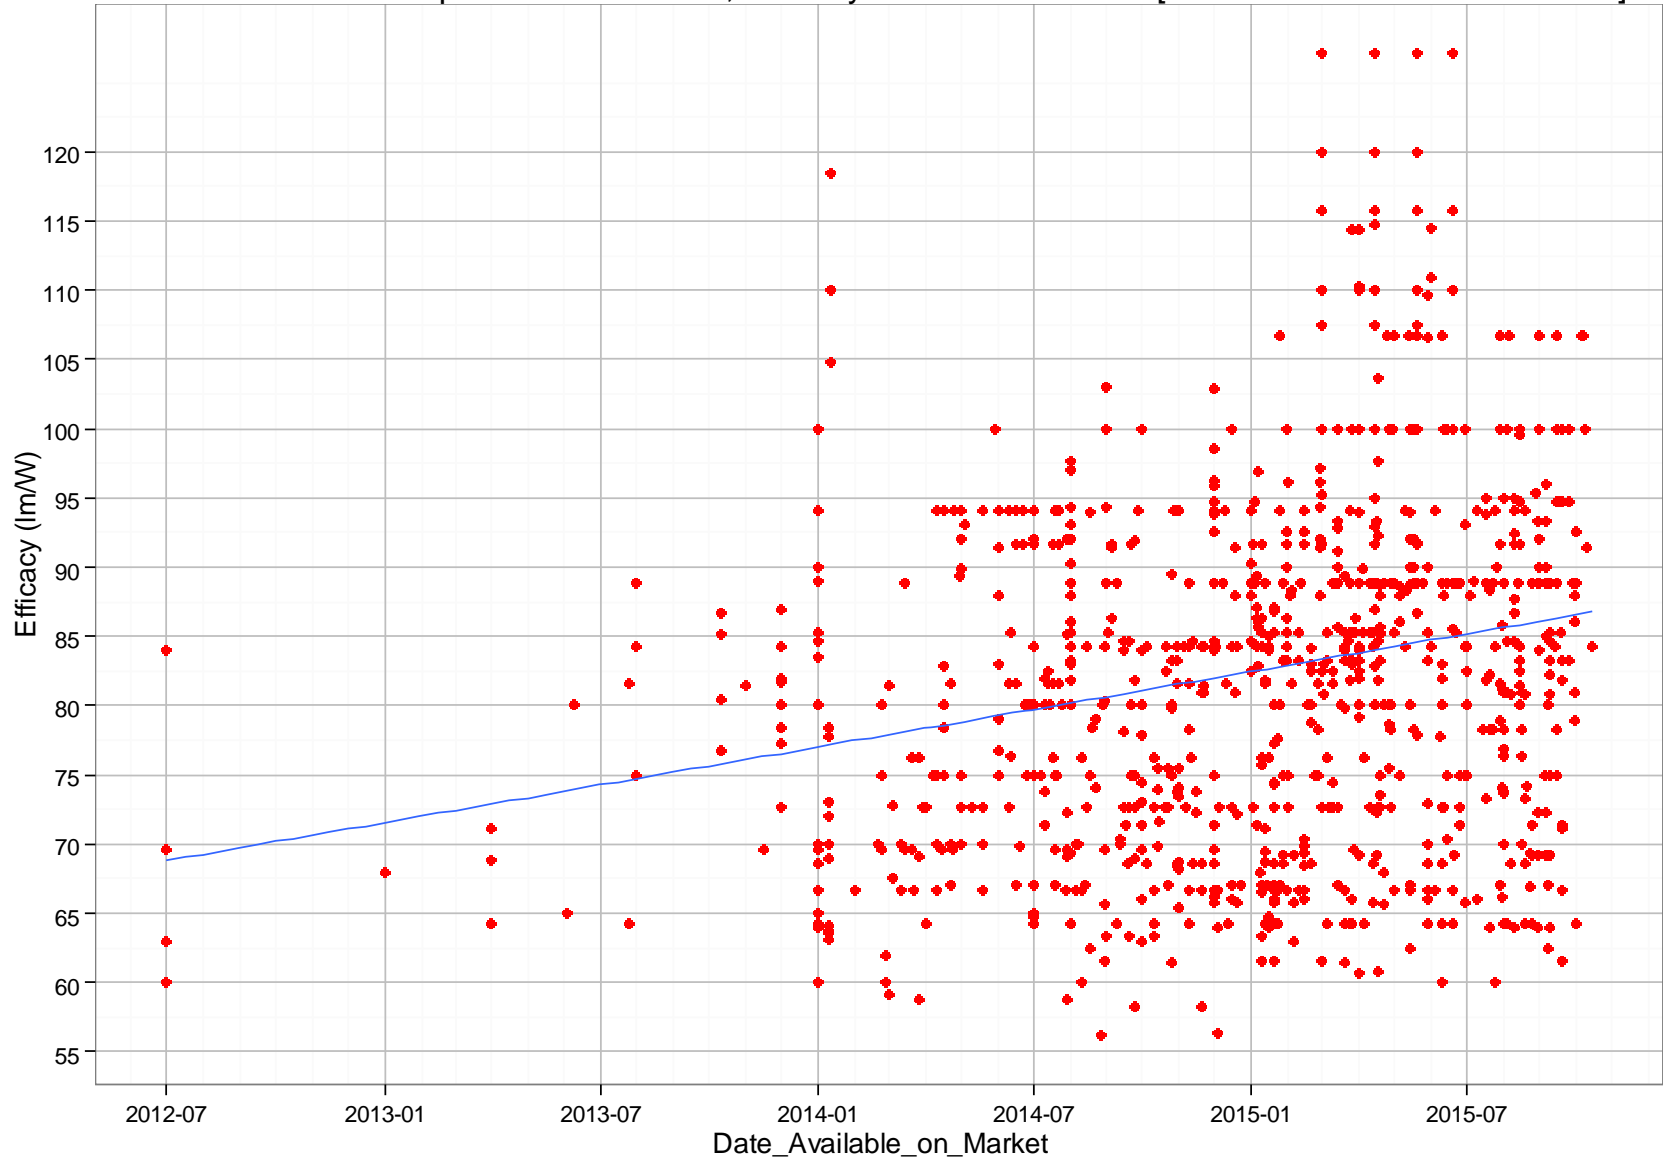

Omnidirectional Lamps with 90+ CRI, Efficacy vs. Date on Market [59 ENERGY STAR LAMPS]

Omnidirectional Lamps with 80 - 90 CRI, Efficacy vs. Date on Market [1561 ENERGY STAR LAMPS]

Directional Lamps with 90+ CRI, Efficacy vs. Date on Market [714 ENERGY STAR LAMPS]

Directional Lamps with 80 - 90 CRI, Efficacy vs. Date on Market [3962 ENERGY STAR LAMPS]

Decorative Lamps, Efficacy vs. Date on Market [698 ENERGY STAR LAMPS]